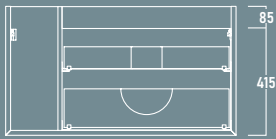

Frente 22 mm
Casco 19 mm.

Interior cajones acabado textura

Cajón con cierre amortiguado

Cajón con organizador

Frente cajón regulable

Guías Hettich

Melamina con textura

MADE IN SPAIN

pisa 80

ACABADO	REFERENCIA	PUNTOS
Roble natural	132 24 080	290
Pino gris	132 37 080	290

pisa 90

ACABADO	REFERENCIA	PUNTOS
Roble natural	132 24 090	315
Pino gris	132 37 090	315

pisa 100

ACABADO	REFERENCIA	PUNTOS
Roble natural	132 24 100	325
Pino gris	132 37 100	325

columna nápoles

ACABADO	REFERENCIA	PUNTOS
Roble natural	194 24 335	195
Pino gris	194 37 335	195

colgar libra

ACABADO	REFERENCIA	PUNTOS
Roble natural	137 24 435	115
Pino gris	137 37 435	115

auxiliar libra

ACABADO	REFERENCIA	PUNTOS
Roble natural	137 24 445	83
Pino gris	137 37 445	83

TAPA OSAKA	cm	Blanco mate		Roble natural		Pino gris	
		REFERENCIA	PUNTOS	REFERENCIA	PUNTOS	REFERENCIA	PUNTOS
80	112 35 208	70	112 24 208	70	112 37 208	70	
90	112 35 209	75	112 24 209	75	112 37 209	75	
100	112 35 210	80	112 24 210	80	112 37 210	80	
110	112 35 211	90	112 24 211	90	112 37 211	90	
120	112 35 212	95	112 24 212	95	112 37 212	95	
130	112 35 213	120	112 24 213	120	112 37 213	120	
140	112 35 214	130	112 24 214	130	112 37 214	130	
150	112 35 215	135	112 24 215	135	112 37 215	135	
160	112 35 216	140	112 24 216	140	112 37 216	140	
180	112 35 218	165	112 24 218	165	112 37 218	165	
200	112 35 220	190	112 24 220	190	112 37 220	190	
Fabricación a medida	cm / lineal	112 35 999	1	112 24 999	1	112 37 999	1